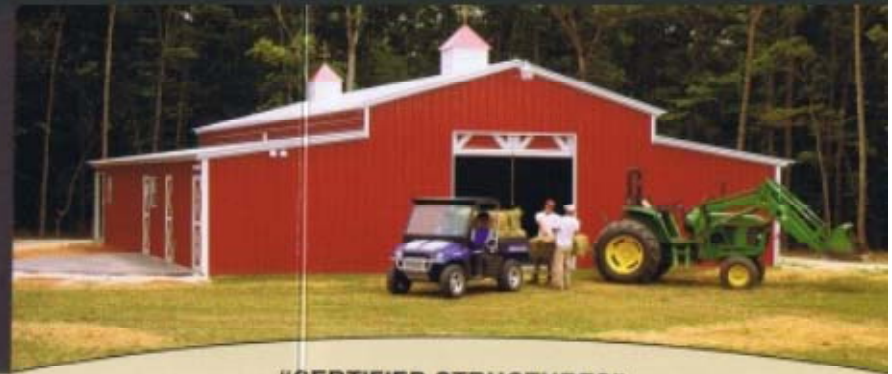

As a distributor of Carolina Carports, Inc. we offer a number of predesigned metal structures.

We are confident that one of these units will meet your needs. Understanding the fact that each consumer's needs are unique, we also offer customized buildings with options such as windows, walk-in doors, garage doors and 13 different colors to choose from. Each structure is individually manufactured in a state of the art manufacturing facility, where we employ a highly skilled work force. Through our established network of dealers, Carolina Carports, Inc. has positioned itself as one of the largest manufacturers of metal structures in the United States.

"CERTIFIED STRUCTURES"

Certified structures are backed by an engineer stamped approval. These structures are wind and snow load rated for compliance with local and state regulations in most areas. Certification is available with all of our designs. We invite consumers to compare our products with the competition because we are confident that Carolina Carports, Inc. products are higher quality and overall superior.

Don't forget to visit us on the web at www.carolinacarportsinc.com

REGULAR STYLE CARPORT

REGULAR STYLE RV CARPORT

VERTICAL ROOF SIDE ENTRANCE

VERTICAL ROOF ENCLOSED GARAGE ENTRANCE

BOXED EAVE SIDE ENTRY GARAGE

48' WIDE ENCLOSED GARAGE

UTILITY CARPORT

BOXED EAVE'S

VERTICAL ROOF PICNIC SHELTER

48' WIDE

CAROLINA BARN

HORSE BARN

SENECA BARN